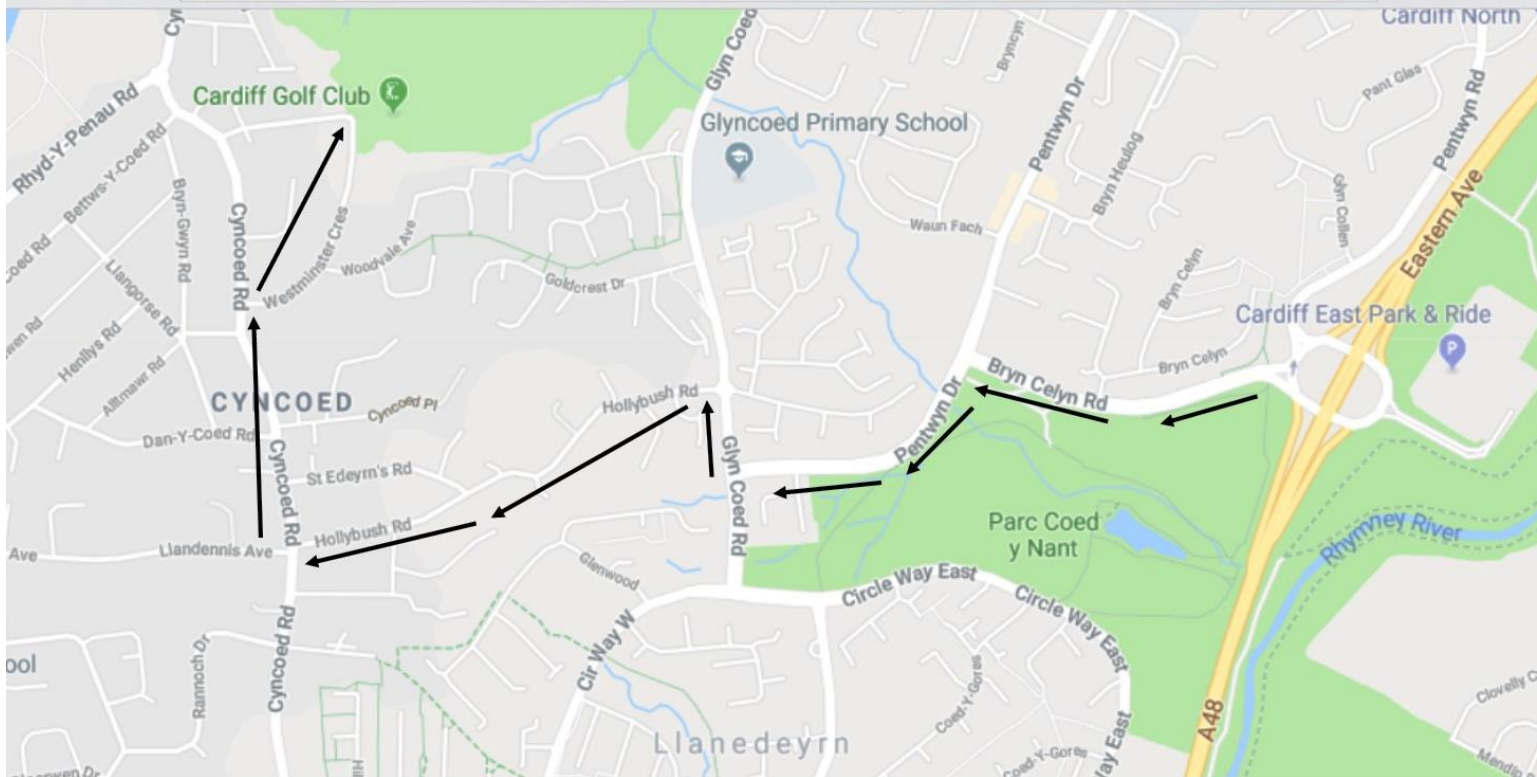

Map to Cardiff Golf Club, CF23 6SJ

Coming from M4 east.

- 1) Leave M4 at junction 29 onto A48(M) Eastern Avenue.
- 2) Leave the A48(M) at the second exit (signposted for Cardiff East Park & Ride, Pentwyn and Hotels) and at the roundabout take the 3rd exit onto Bryn Celyn Road. Follow the above map.

Coming from the M4 west

- 1) Leave the M4 at Junction 30. At the roundabout take the 3rd exit (signposted Cardiff Gate Retail Park) on the A2432
- 2) At the next roundabout take the 2nd exit (continue on the A2432)
- 3) At the subsequent roundabout take the 2nd exit (signposted City Centre) and join the A48(M) Eastern Avenue.
- 4) Take the next exit off the A48(M) (signposted for Cardiff East Park & Ride, Pentwyn and Hotels) and at the roundabout take the 3rd exit onto Bryn Celyn Road. Follow the above map.